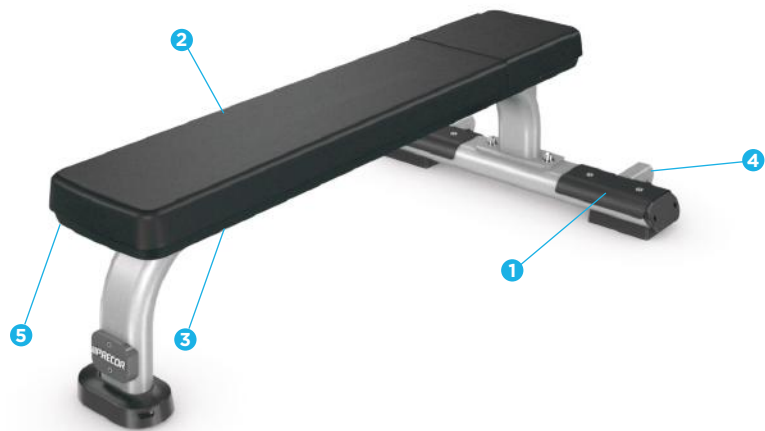

Learn More: go.precor.com/dbr0101

PRECOR
Fitness Made Personal

© 2018 Precor Incorporated.

DBR0101 Flat Bench

DISCOVERY™ SERIES BENCHES & RACKS

Product Features

1. Wear Guards

Replaceable wear guards on the rear stabilizer leg help protect the frame and provide a non-slip surface for spotters.

2. Pad Design

The pad design enhances exerciser stability while allowing for unencumbered range of motion.

3. Optimally Positioned Bench Height

The ergonomic bench height design helps exercisers stabilize the lower back, increasing core support and providing greater comfort during lifts.

4. Integrated Transport Wheels

Covered wheels make the bench easily movable and rubber feet ensure that the bench will stay in place while in use.

5. Pad Backing Plates

Injection molded pad backing plates help protect the edges from wear and tear.