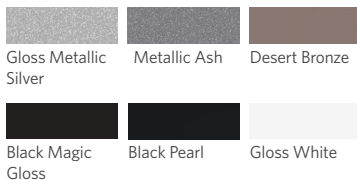

Standard Color Options

Frame

Upholstery

• Colors may vary.
• Custom colors available. Please contact a Precor Sales Representative.

Learn More: go.precor.com/dbr0202

PRECOR
Fitness Made Personal