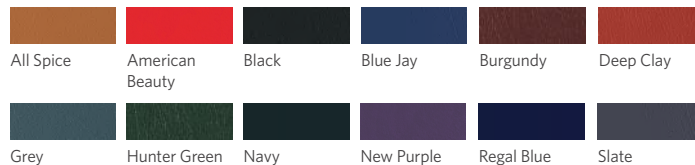

Standard Color Options

Frame

Upholstery

• Colors may vary.
• Custom colors available. Please contact a Precor Sales Representative.

Learn More: go.precor.com/dbr0202

PRECOR
Fitness Made Personal