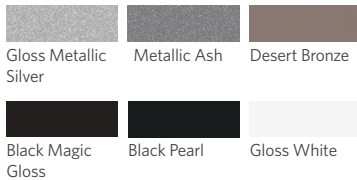

Standard Color Options

Frame

Upholstery

• Colors may vary.
• Custom colors available.
Please contact a Precor Sales Representative.

Learn More: go.precor.com/dbr0312