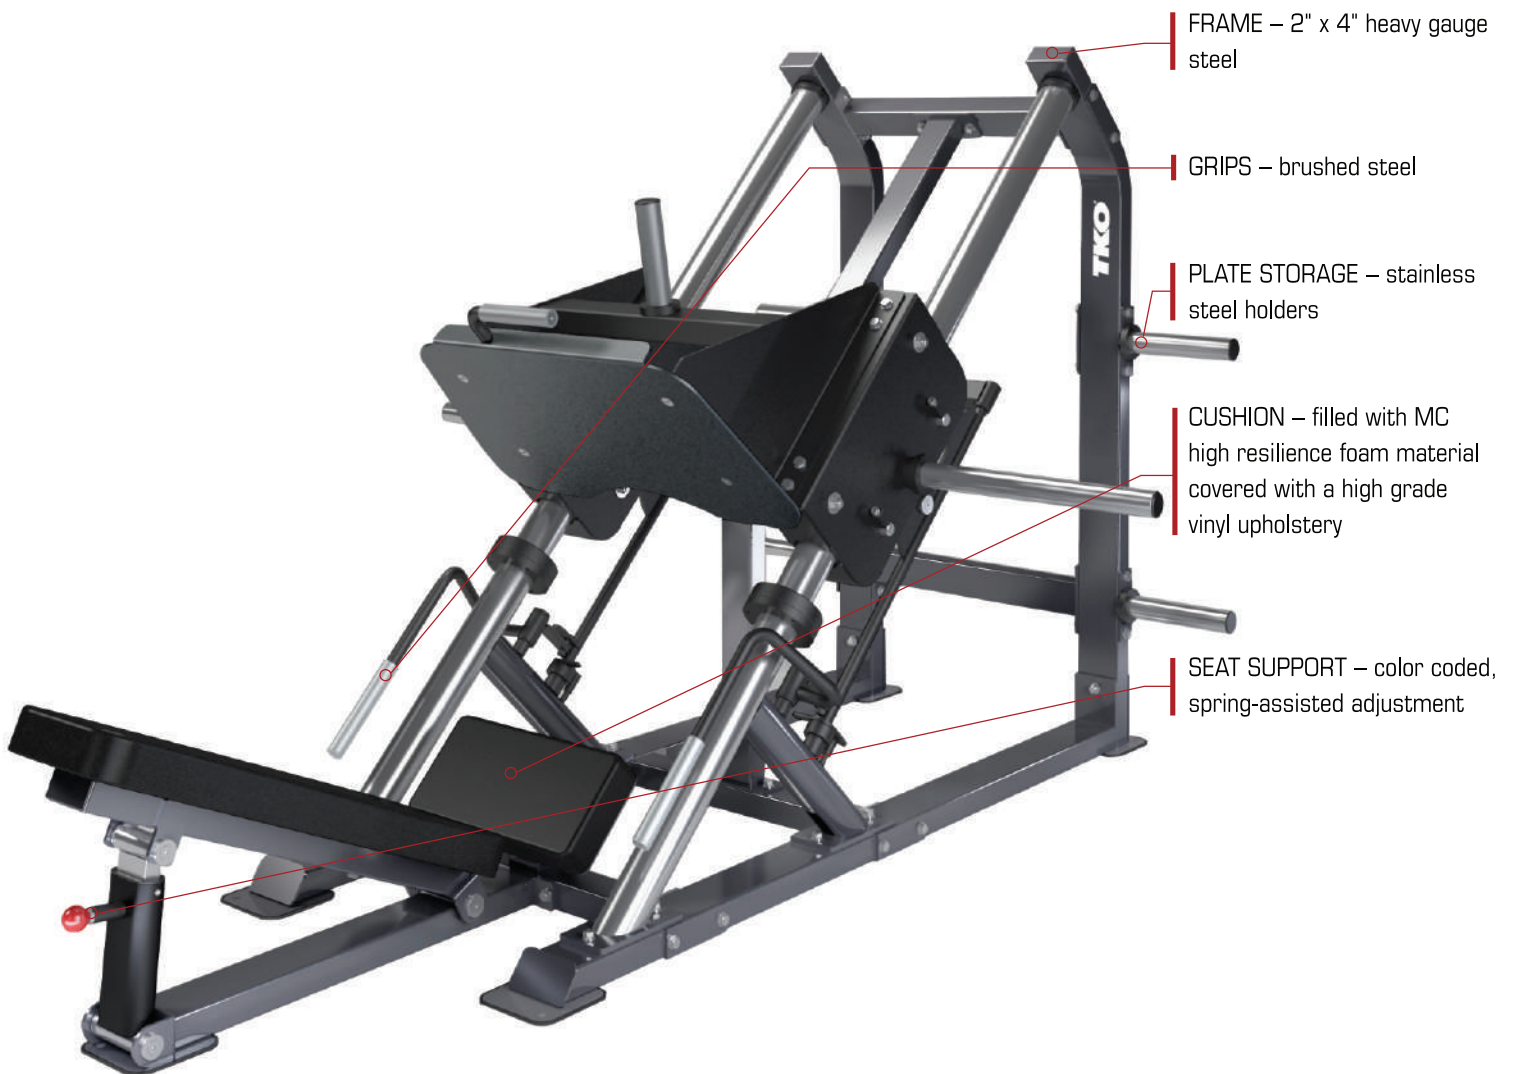

907LLP | PLATE LOADED EQUIPMENT | LINEAR LEG PRESS

The TKO Plate Loaded Equipment line provides high quality with a simple design to enhance the user workout and ensure a worry-free product for your facility. Easy to use, clean appearance, all while offering a smooth natural feel.

PRODUCT SPECIFICATIONS

DIMENSIONS (LWH):	99" x 69" x 61" (251cm x 175cm x 155cm)
PRODUCT WEIGHT:	507 lbs (230kg)
LOAD CAPACITY:	450 lbs
FRAME COLOR:	Graphite & Black
UPHOLSTERY COLOR:	Black
WARRANTY:	FRAME = 10 Years PARTS = 5 Years UPHOLSTERY/GRIPS/ROLLERS: = 6 Months

FEATURES & BENEFITS

TKOSTRENGTH.COM | 1.866.856.3488

SALES@TKOSTRENGTH.COM