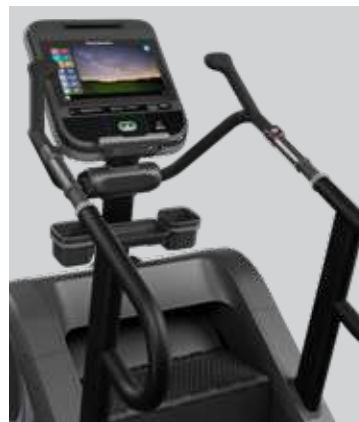

## THE ALL NEW 2022 STAIRMASTER 8Gx

Introducing the all-new StairMaster 8Gx! This powerhouse product provides a superior combination of cardio and strength training with features like a deeper, wider step surface, durable, rust-free polypropylene construction, ergonomic handrails to support multiple climbing positions and an all-new drive train that delivers smooth, quiet performance. Its combination of quality and innovation delivers a workout that's quite literally a step up compared to everything else in the gym.

### DEVICE CONNECTIVITY

OpenHub LCD and 15" Embedded consoles connect directly with Apple Watch and Samsung Galaxy Watch for real-time data sharing between the equipment and watch using NFC technology to allow a simple tap to pair connection.

### PRODUCT DESIGN FEATURES

Available with a variety of OpenHub console options, step-up assist for easy mount or dismount, and a redesigned handrail system that supports multiple climbing positions and includes integrated speed and stop controls for a better user experience. Additionally, the service panel removes with 4 fasteners, allowing for easy access to drive train and electronics.