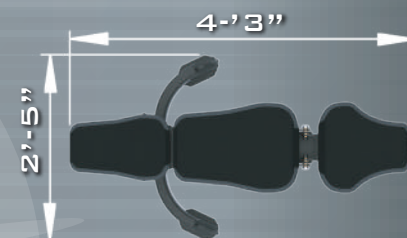

FZ-6X

EASILY ADJUSTABLE AND LASER ETCHED -
10 DEGREE DECLINE TO 80
DEGREE INCLINE

KNURLED TRANSPORT HANDLE -
AND WHEELS ALLOW EASY MOBILITY

EXTREMELY STABLE -
1-3/4" X 4" X 11 GA. FLAT OVAL FRAME

DURABLE MOLDED HR FOAM PADDING -
FOR COMFORT AND LONG LIFE

MOLDED RUBBER FEET -
PREVENT SLIDING

HEIGHT : 1'-6" (FLAT)
WEIGHT : 94 LBS